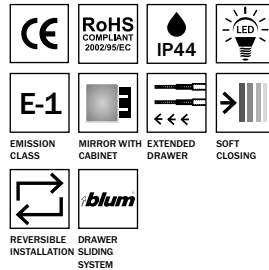

Instinct 65

White

Κρεμαστή βάση επίπλου - 2 αποθηκευτικοί χώροι - 2 συρτάρια /

Λευκή γυαλιστερή λάκα
Suspended Base Unit - 2 storage spaces - 2 drawers /
Shiny White lacquered finish
5PIN065WH / (62 x 43,5 x 60)

Νιπτήρας πορσελάνης - Προφίλ 4cm/
Porcelain top 4cm profile & intergrated washbasin
6BSF065PC / (65 x 46 x 16)

Καθρέπτης - Ενιαίος αποθηκευτικός χώρος - 2 πόρτες και εταζέρα /

Λευκή γυαλιστερή λάκα
Mirror Unit - Single storage space - 2 doors - with shelf /
Shiny White lacquered finish
5KIN060WH / (58 x 14 x 70)

Φωτιστικό Pandora / Light Pandora
6FPA00001

Κρεμαστή στήλη - 2 αποθηκευτικοί χώροι - Αντιστρεπτή /

Λευκή Γυαλιστερή Λάκα
Suspended Side Cabinet - 2 storage spaces - Reversible Installation /
Shiny White lacquered finish
5SLX035WH / (34 x 34 x 118)