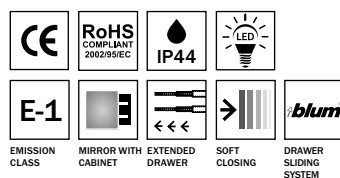

Instinct 55

White BL

Κρεμαστή βάση επίπλου - 2 αποθηκευτικοί χώροι - 2 συρτάρια /
Λευκή γυαλιστερή λάκα
Suspended Base Unit - 2 storage spaces - 2 drawers /
Shiny White lacquered finish
5PIN055WH / (52 x 43,5 x 60)

Νιπτήρας πορσελάνης - Προφίλ 4cm/
Porcelain top 4cm profile & intergrated washbasin
6BSF055BL / (55 x 46 x 16)

Καθρέπτης- Ενιαίος αποθηκευτικός χώρος - 1 πόρτα και εταζέρα /
Λευκή γυαλιστερή λάκα
Mirror Unit- Single storage space - 1 door - with shelf /
Shiny White lacquered finish
5KIN050WH / (48 x 14 x 70)

Φωτιστικό Pandora / Light Pandora
6FPA00001