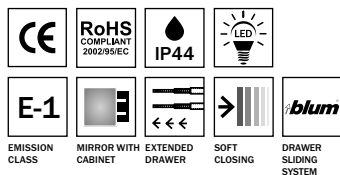

Collection / **Elegance**

Senso 65

PL Wood

**Κρεμαστή βάση επίπλου - Ενιαίος αποθηκευτικός χώρος - 1 συρτάρι /
Μελαμίνη PL Wood
Suspended Base Unit - Single storage space -
1 drawer /
Laminate PL Wood finish
5PSN065WD / (62 x 38 x 50)**

**Νιπτήρας πορσελάνης - Προφίλ 10cm /
Porcelain top 10cm profile & integrated washbasin
6BPZ065PC / (65 x 49 x 18)**

**Καθρέπτης με αριστερό ερμάριο /
Μελαμίνη PL Wood
Mirror unit - Cabinet left side /
Laminate PL Wood finish
5KSNL65WD / (60 x 15 x 65)**

**Καθρέπτης με δεξί ερμάριο /
Μελαμίνη PL Wood
Mirror unit - Cabinet right side /
Laminate PL Wood finish
5KSNR65WD / (60 x 15 x 65)**

**Φωτιστικό Eva / Light Eva
6FEV00002**